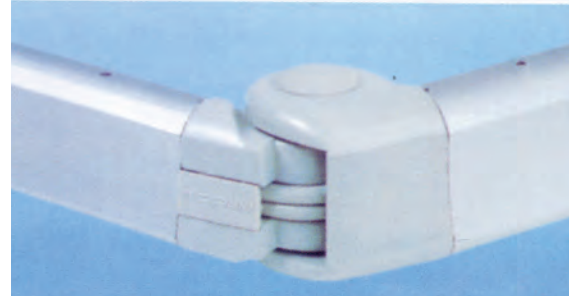

Arm support with infinitely variable pitch adjustment made of extruded aluminum; anodized or powder coated; appropriate for a 40mm isolation tube. The angle of inclination can be adjusted from and easily accessible position from 5 to 55 degrees by means of an allen key and can be firmly fixed in place by a locking screw.

Exclusive design and top quality characterises the "TUV" approved Topline arm.

Time saving production.

Exclusive styling and highly developed technology go hand in hand. The small number of system units and their easy assembly help you to save about 20% of the usual frame-production-time. In addition, the infinitely variable pitch adjustment of the arm support enables you to adjust the pitch of the awning quickly and accurately.

The jointed arm.

The Topline arm features an elegant extruded aluminum profile with strong diecast aluminum joints. (TUV approved)

The individual parts of the joints are powder coated (60-80my), the arms profiles are anodized E6/EV1 (15my) or powder coated; for outside installation.

A special adhesive firmly attaches the profiles to the joints. The single or double springs in the arm's rear provides the incredible arm-strength. Strong steel cables with a PUR finish guarantee at least 50,000 operation.