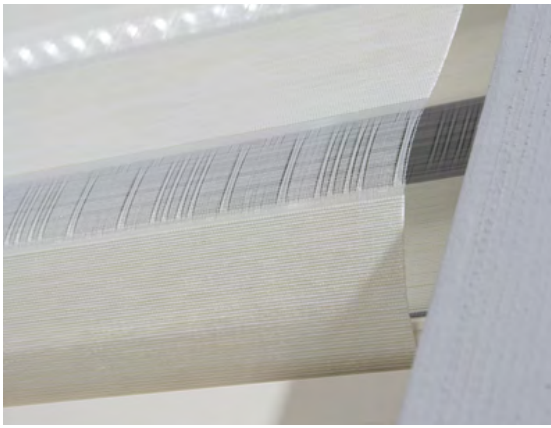

The fabric has two alternating translucent and transparent weaves.

The fabric is adjusted to align the similar weave to control the amount of light coming into your room.

Available in